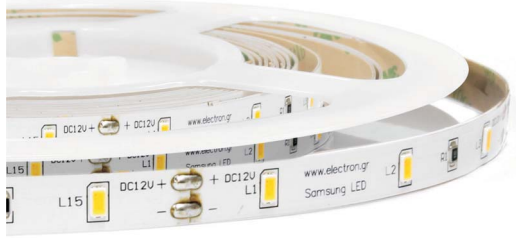

SUPREME SERIES 30LED/m 10W CRI80+

Supreme series is the finest series of LED strips, produced with Samsung LEDs. The series has an excellent lumen efficacy that reaches up to 105lm/W. It can ideally be used with the appropriate aluminium profiles and it is offered with adhesive 3M tape on the rear side (IP20 version).

Lighting management options:

On-Off/DALI/0..10V/1..10V/DMX512/PHASE CUT/IR/RF/PUSH BUTTON/Bluetooth

L70/B36 36.000h

| | | | |
|--------------------------|-------------------|-----------------------|--------------|
| L70/B36 36000h | 80+ CRI | 90-105 lm/W | 12VDC |
|--------------------------|-------------------|-----------------------|--------------|

| Code | No.LED/m | Watt/m | Reel(m) | CCT / CRI | Luminus FLUX (lm/m) | Voltage | Beam Angle | * (mm) | IP Rate |
|----------------|----------|--------|---------|-------------|---------------------|---------|------------|--------|---------|
| <i>IP20</i> | | | | | | | | | |
| TIV.356 | 30 | 10W | 5 | 2700K / 80+ | 950 | 12VDC | 120° | 100 | IP20 |
| TIV.319 | 30 | 10W | 5 | 3000K / 80+ | 1000 | 12VDC | 120° | 100 | IP20 |
| TIV.318 | 30 | 10W | 5 | 4000K / 80+ | 1050 | 12VDC | 120° | 100 | IP20 |
| <i>IP65</i> | | | | | | | | | |
| TIV.357 | 30 | 10W | 5 | 2700K / 80+ | 900 | 12VDC | 120° | 100 | IP65 |
| TIV.321 | 30 | 10W | 5 | 3000K / 80+ | 950 | 12VDC | 120° | 100 | IP65 |
| TIV.320 | 30 | 10W | 5 | 4000K / 80+ | 1000 | 12VDC | 120° | 100 | IP65 |